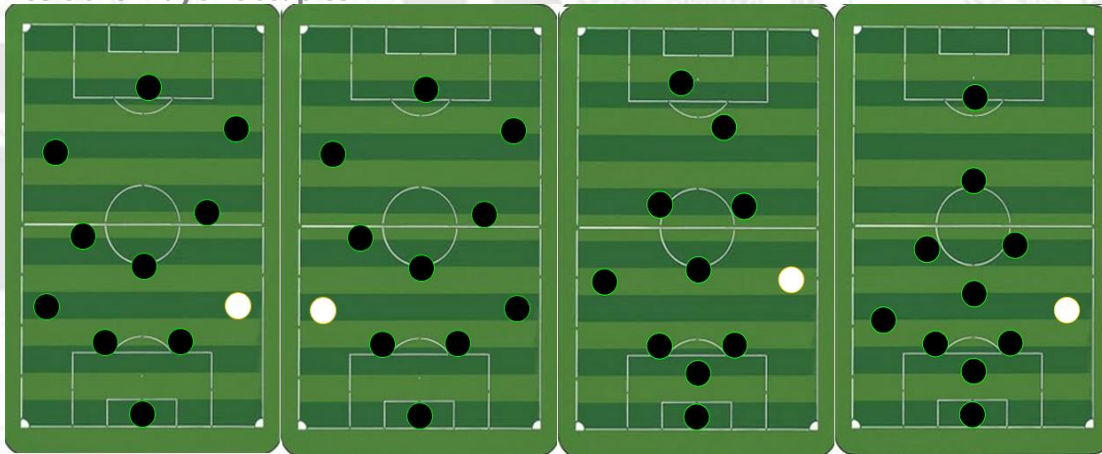

### Career

Season	Club	Matches	Position	Goals
2011/2017	SL Benfica (Portugal, I Division)	150	Right/Left Full-back	9
2017/2019	Brighton & Hove Albion (England, EPL)	21	Right/Left Full-back	3
2018/2019	N/A	-	N/A	-
<b>TOTAL</b>	<b>Domestic / International Competitions</b>	<b>171</b>	<b>Right/Left Full-back</b>	<b>12</b>

Positions Player Occupies

Player's Characteristics table (evaluation based on a 1 to 20 scale)					
Acceleration	17	Equilibrium	15	Resistance	19
Adaptability	17	Finishing	13	Without Ball	20
Aggressiveness	18	Strength	19	Technique	14
Quickness	15	Vertical Leap	13	Shot	12
Dribble	14	Work Index	18	Team Work	19
Anticipation	16	Influence	19	Speed	19
Set Plays	11	Instinct	16	Versatility	15
Braveness	19	Marking	17	Vision of play	18
Heading	10	Passing	17	Tackling	17
Creativity	14	Position	15		
Crosses	14	Recuperation (Ball)	17	Left Foot	40%
Determination	20	Reflexes	14	Right Foot	60%